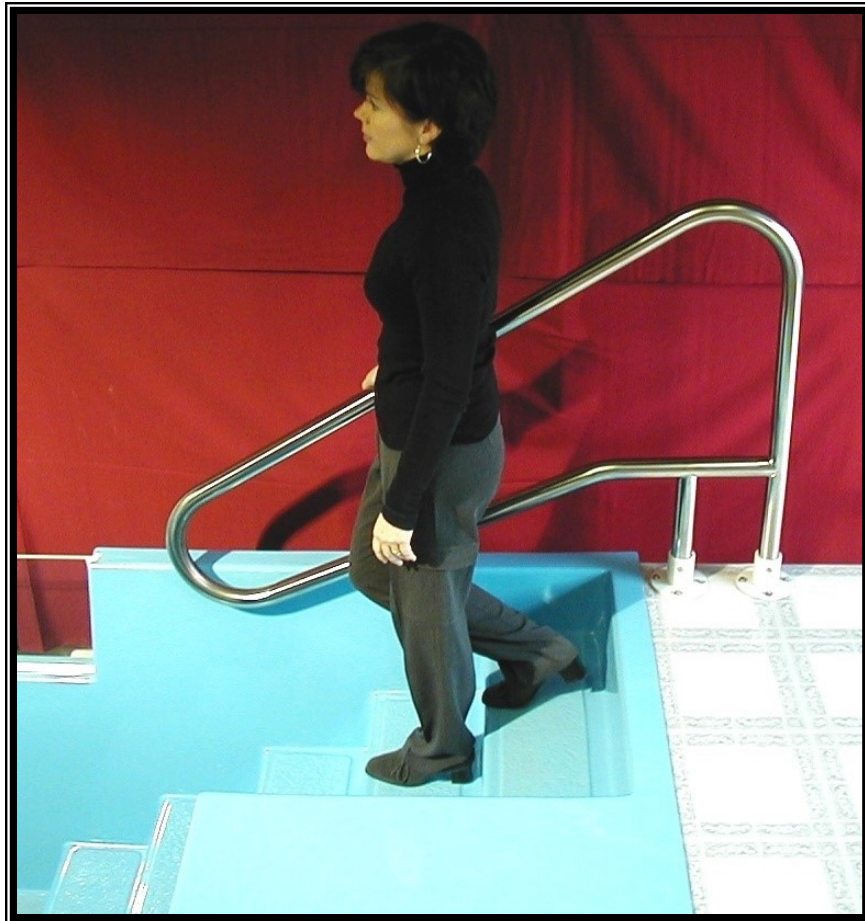

# Baptistry Hand Rail

For easier and **safer** entry and exit to your baptistry use our ***Stainless Steel*** hand rail system. Mounting directly to the landing floor, the Baptistry Hand Rail provides a safe and secure support to the candidate.